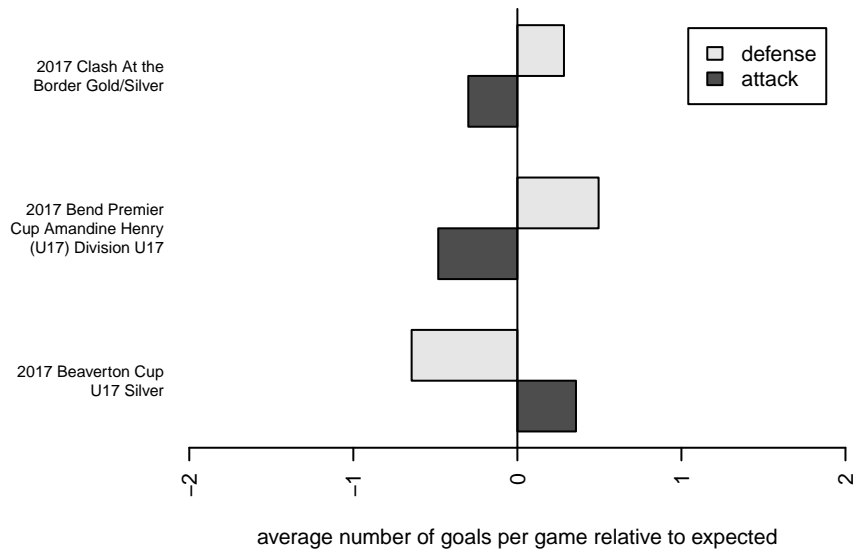

# Washington Timbers White 1 G01

Washington Timbers  
 Vancouver, WA  
 G01 total strength=1453  
 attack=12.71 defense=7.27  
 spr league = PTT Win G01 Div 2

alt names used:

Venues played:  
 2017 Clash At the Border Gold/Silver  
 2017 Beaverton Cup U17 Silver  
 2017 Bend Premier Cup Amandine Henry (U17)  
 2017 PTT Winter G01 Division 2

**Washington Timbers White 1 G01**  
 Dots are actual minus expected GF (blue circles) and GA (red triangles).  
 Blue line is smoothed change in attack strength. Red is smoothed change in defense strength.

**attack and defense variance (black dot)  
relative to other teams  
and top 10 in region**

**attack and defense rating  
relative to others at age  
and all opponents in last 13 months**

**Performance relative to 13 month average**