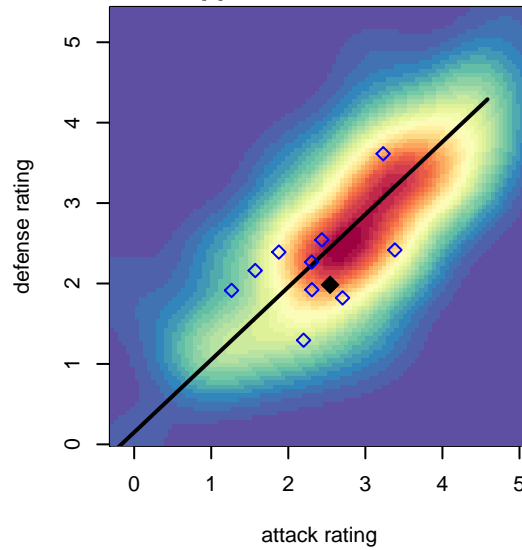

# Washington Timbers White 1 G01

Washington Timbers  
 Vancouver, WA  
 G01 total strength=1453  
 attack=12.71 defense=7.27  
 spr league = PTT Win G01 Div 2

alt names used:

Venues played:  
 2017 Clash At the Border Gold/Silver  
 2017 Beaverton Cup U17 Silver  
 2017 Bend Premier Cup Amandine Henry (U17)  
 2017 PTT Winter G01 Division 2

**Washington Timbers White 1 G01**  
 Dots are actual minus expected GF (blue circles) and GA (red triangles).  
 Blue line is smoothed change in attack strength. Red is smoothed change in defense strength.

**attack and defense variance (black dot)  
relative to other teams  
and top 10 in region**

**attack and defense rating  
relative to others at age  
and all opponents in last 13 months**

**Performance relative to 13 month average**