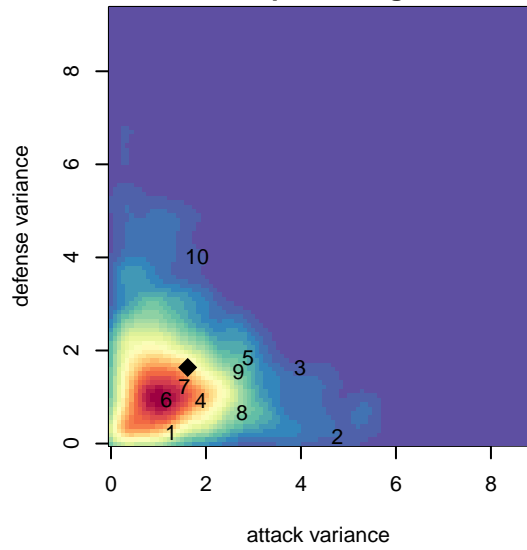

# Washington Timbers White 1 G01

Washington Timbers  
 Vancouver, WA  
 G01 total strength=1453  
 attack=12.71 defense=7.27  
 spr league = PTT Win G01 Div 2

alt names used:

Venues played:  
 2017 Clash At the Border Gold/Silver  
 2017 Beaverton Cup U17 Silver  
 2017 Bend Premier Cup Amandine Henry (U17)  
 2017 PTT Winter G01 Division 2

**Washington Timbers White 1 G01**  
 Dots are actual minus expected GF (blue circles) and GA (red triangles).  
 Blue line is smoothed change in attack strength. Red is smoothed change in defense strength.

**attack and defense variance (black dot)  
relative to other teams  
and top 10 in region**

**attack and defense rating  
relative to others at age  
and all opponents in last 13 months**

**Performance relative to 13 month average**